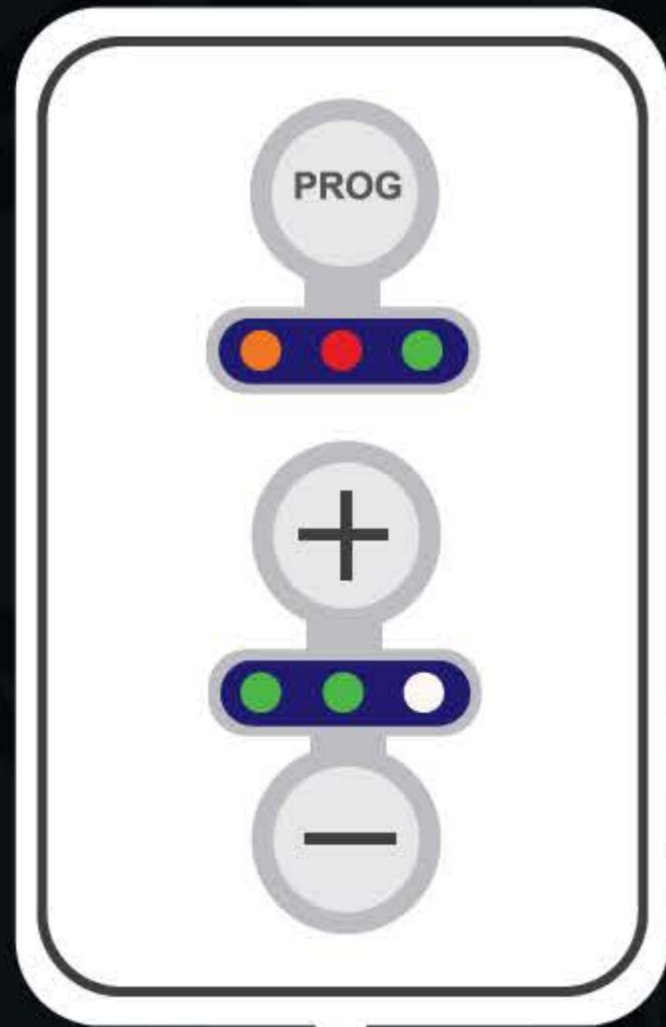

torqit

innovation in performance

PEDAL TORQ

KEY FEATURES

- Increased, precise throttle response equates to more power... faster!
- Plug n play module... simple and quick to install
- 3 driving modes with 6 levels of adjustment, that's 18 settings in all!
- Smoother overtaking in all gears
- Eliminates throttle response delays
- Manufactured in Germany

Accelerator Pedal